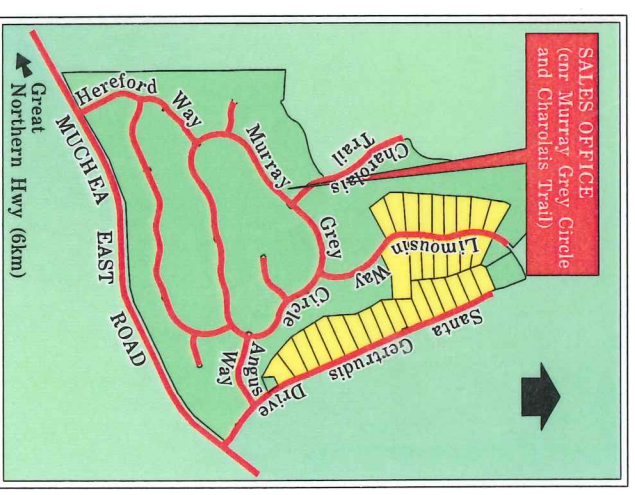

STAGE 5

LOCATION

SALES OFFICE

LEGEND:

- ① WESTERN POWER TRANSFORMER SITE
- ⚡ WESTERN POWER AND TELSTRA CONNECTION POINT (INDICATIVE LOCATION ONLY)
- 🌳 REMNANT VEGETATION AREA
- 🌳 REVEGETATION AREA
- 🏠 BUILDING ENVELOPE
- 🚰 DRAINAGE EASEMENT
- 🚦 CROSSOVER

ALL DISTANCES ARE IN METRES

Dimensions shown are subject to survey and registration of Survey Documents at the Office of Titles.

Heinz Pfenninger
9368 9061

To
Muchea
East Rd
(270m)