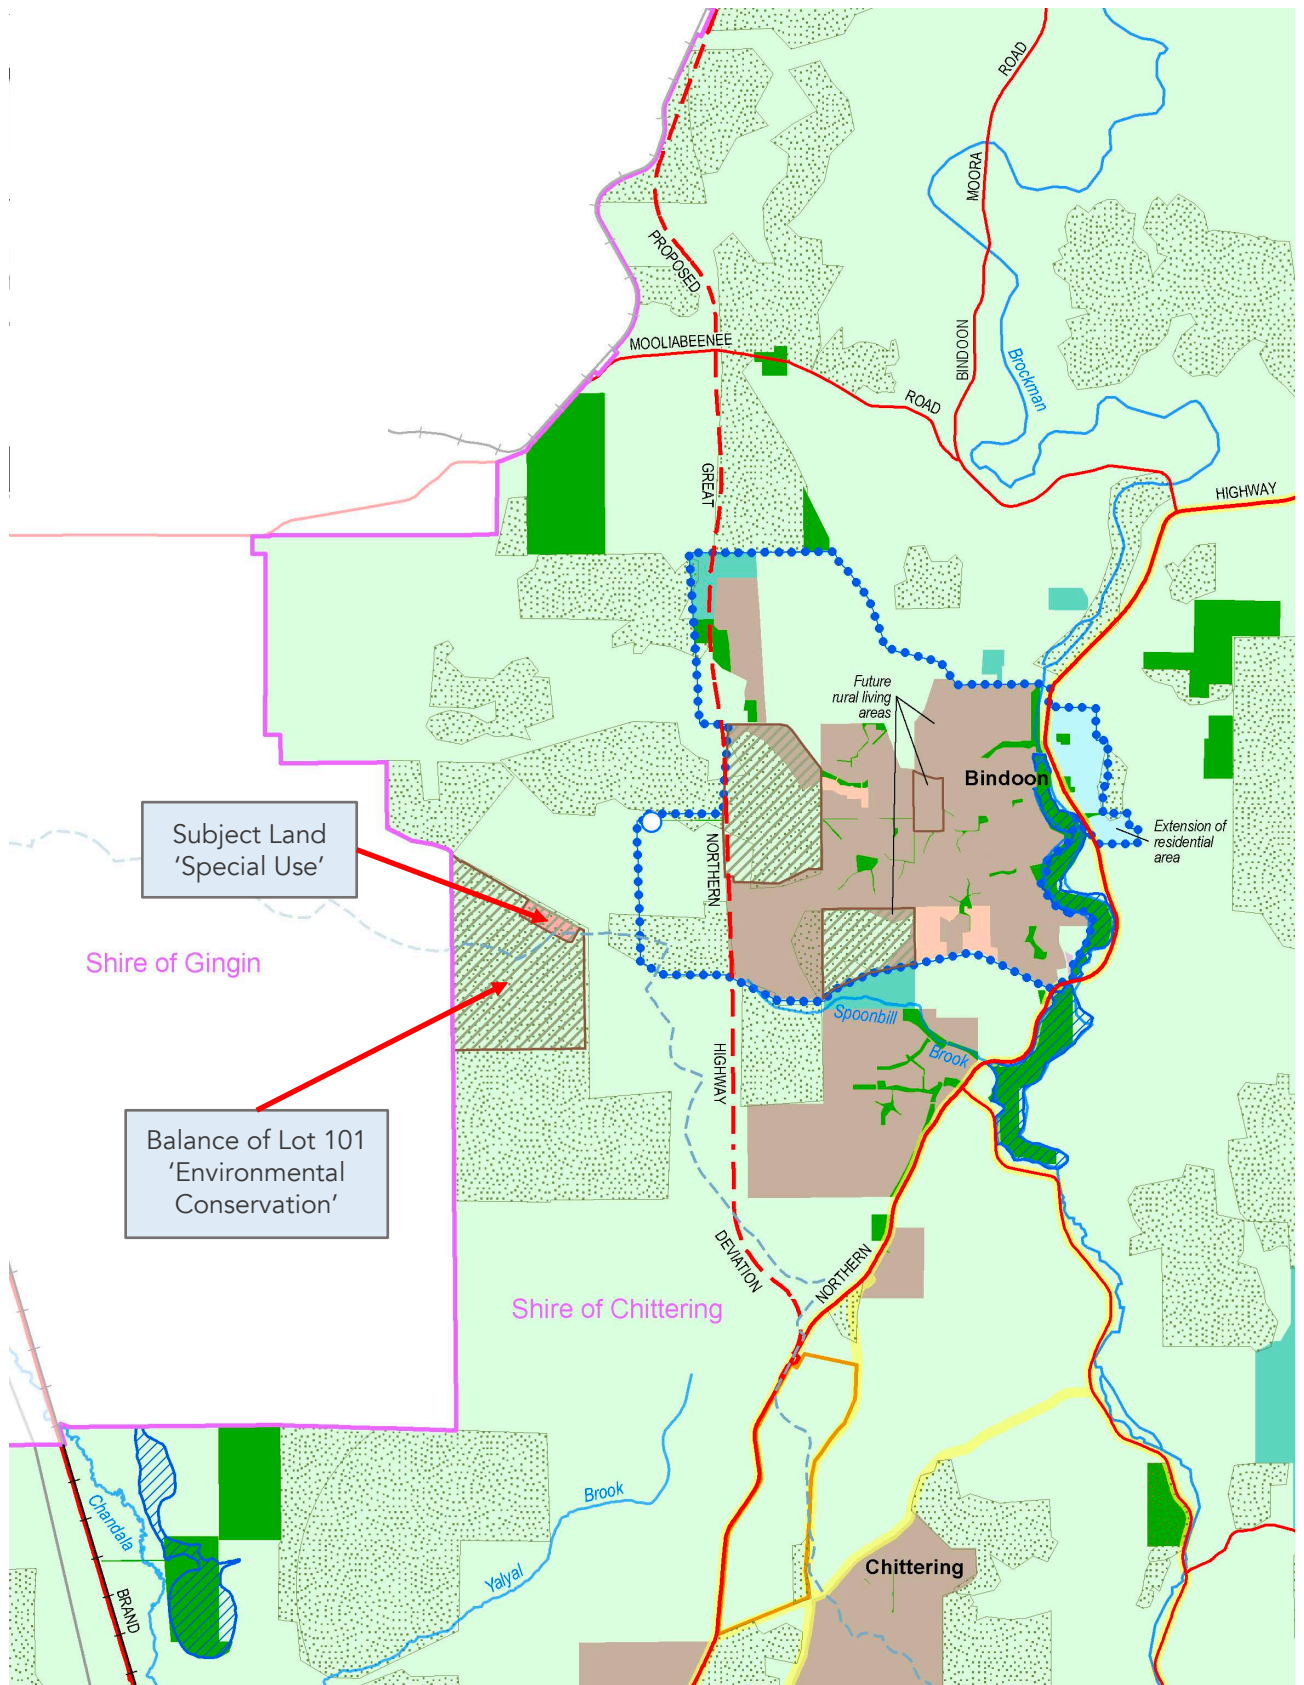

**Figure 1**  
Regional Location

**Figure 2**  
Local Location

**Figure 3**  
Aerial Photograph

Reference	0072
Project	Local Structure Plan
Address	Lot 101 Teatree Road, Bindoon
Map Source	Landgate

Note:  
All areas and dimensions  
subject to survey

**Figure 4**  
Site Plan

**Figure 5**  
Extract from Local Planning Strategy

**Figure 6**  
Local Planning Scheme – Zoning Map