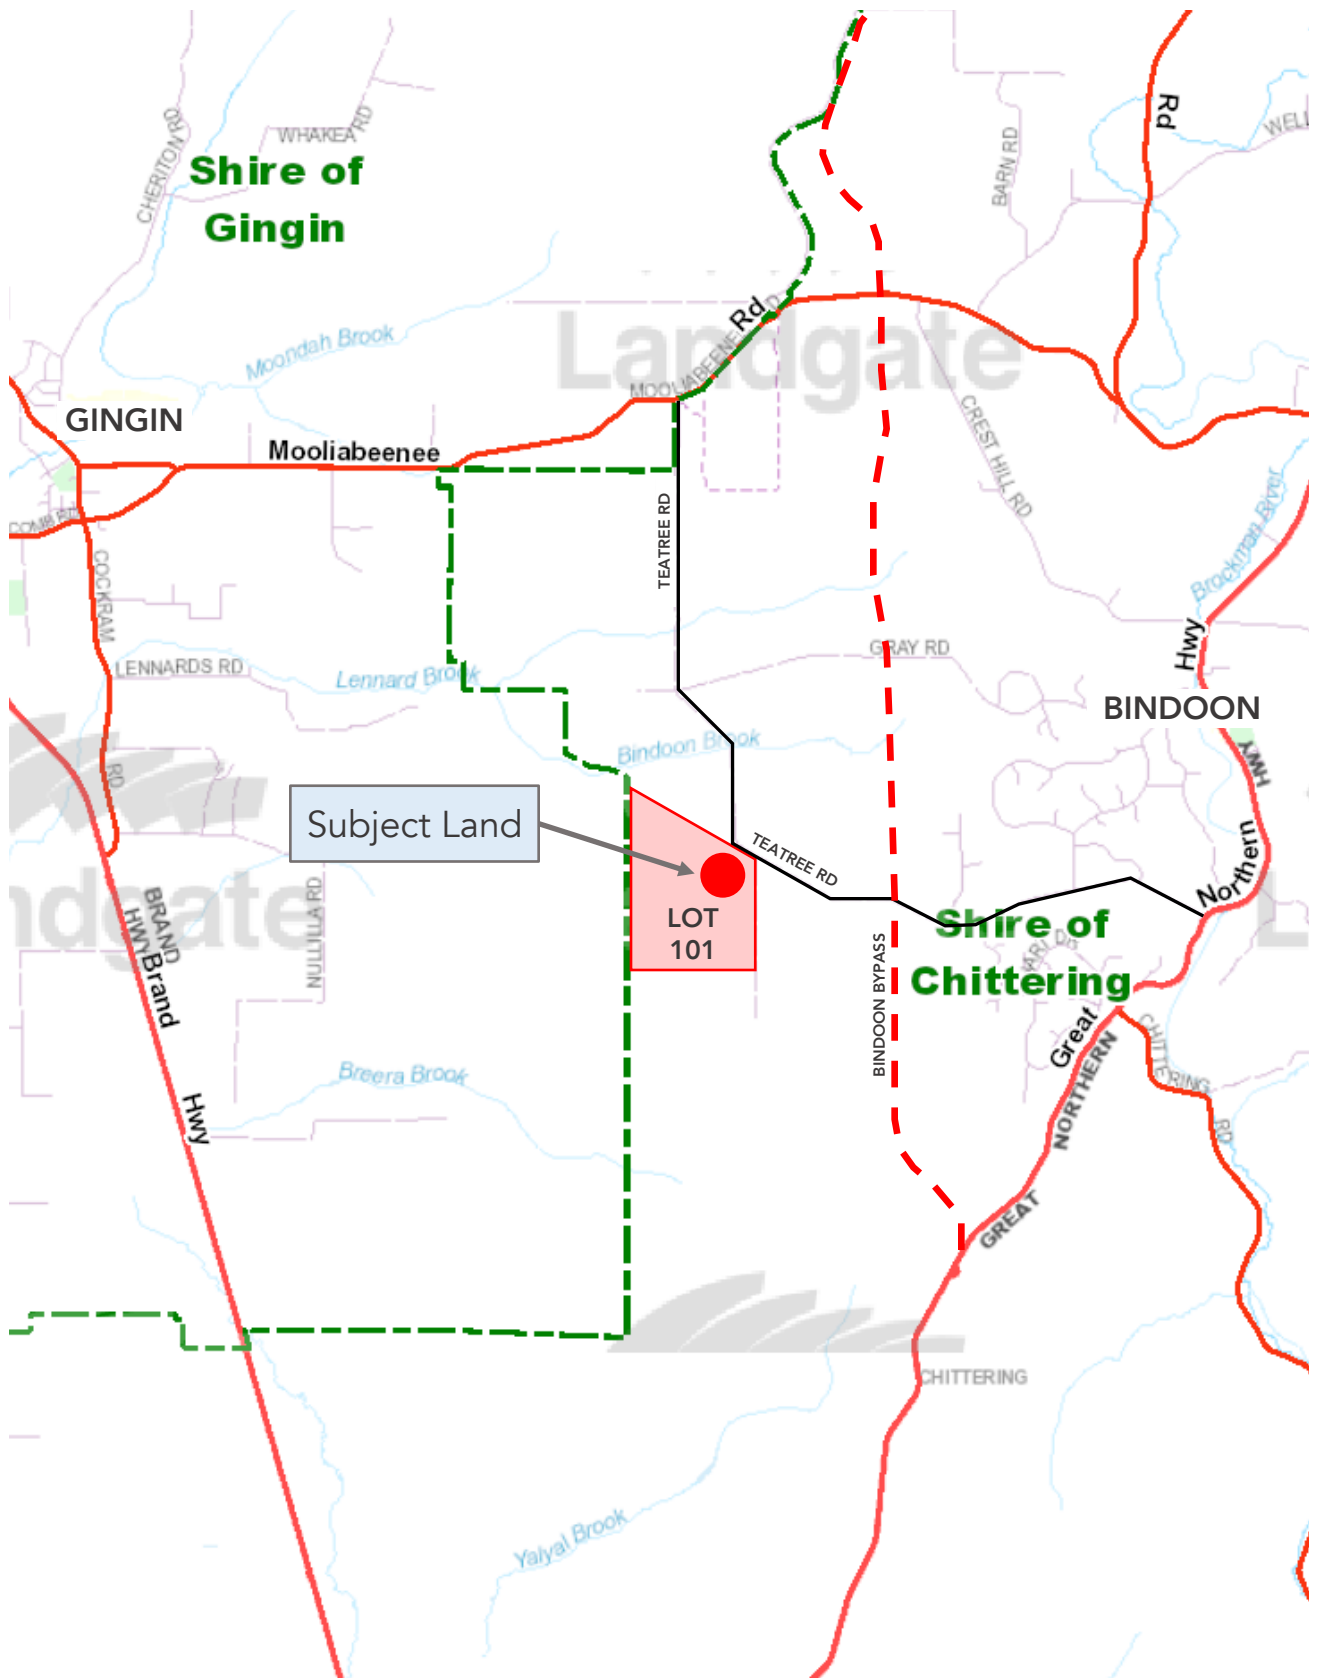

**Figure 1**  
Regional Location

**Figure 2**  
Local Location

**Figure 3**  
Aerial Photograph

Reference	0072
Project	Local Structure Plan
Address	Lot 101 Teatree Road, Bindoon
Map Source	Landgate

Note:  
All areas and dimensions  
subject to survey

**Figure 4**  
Site Plan

**Figure 5**  
Extract from Local Planning Strategy

**Figure 6**  
Local Planning Scheme – Zoning Map