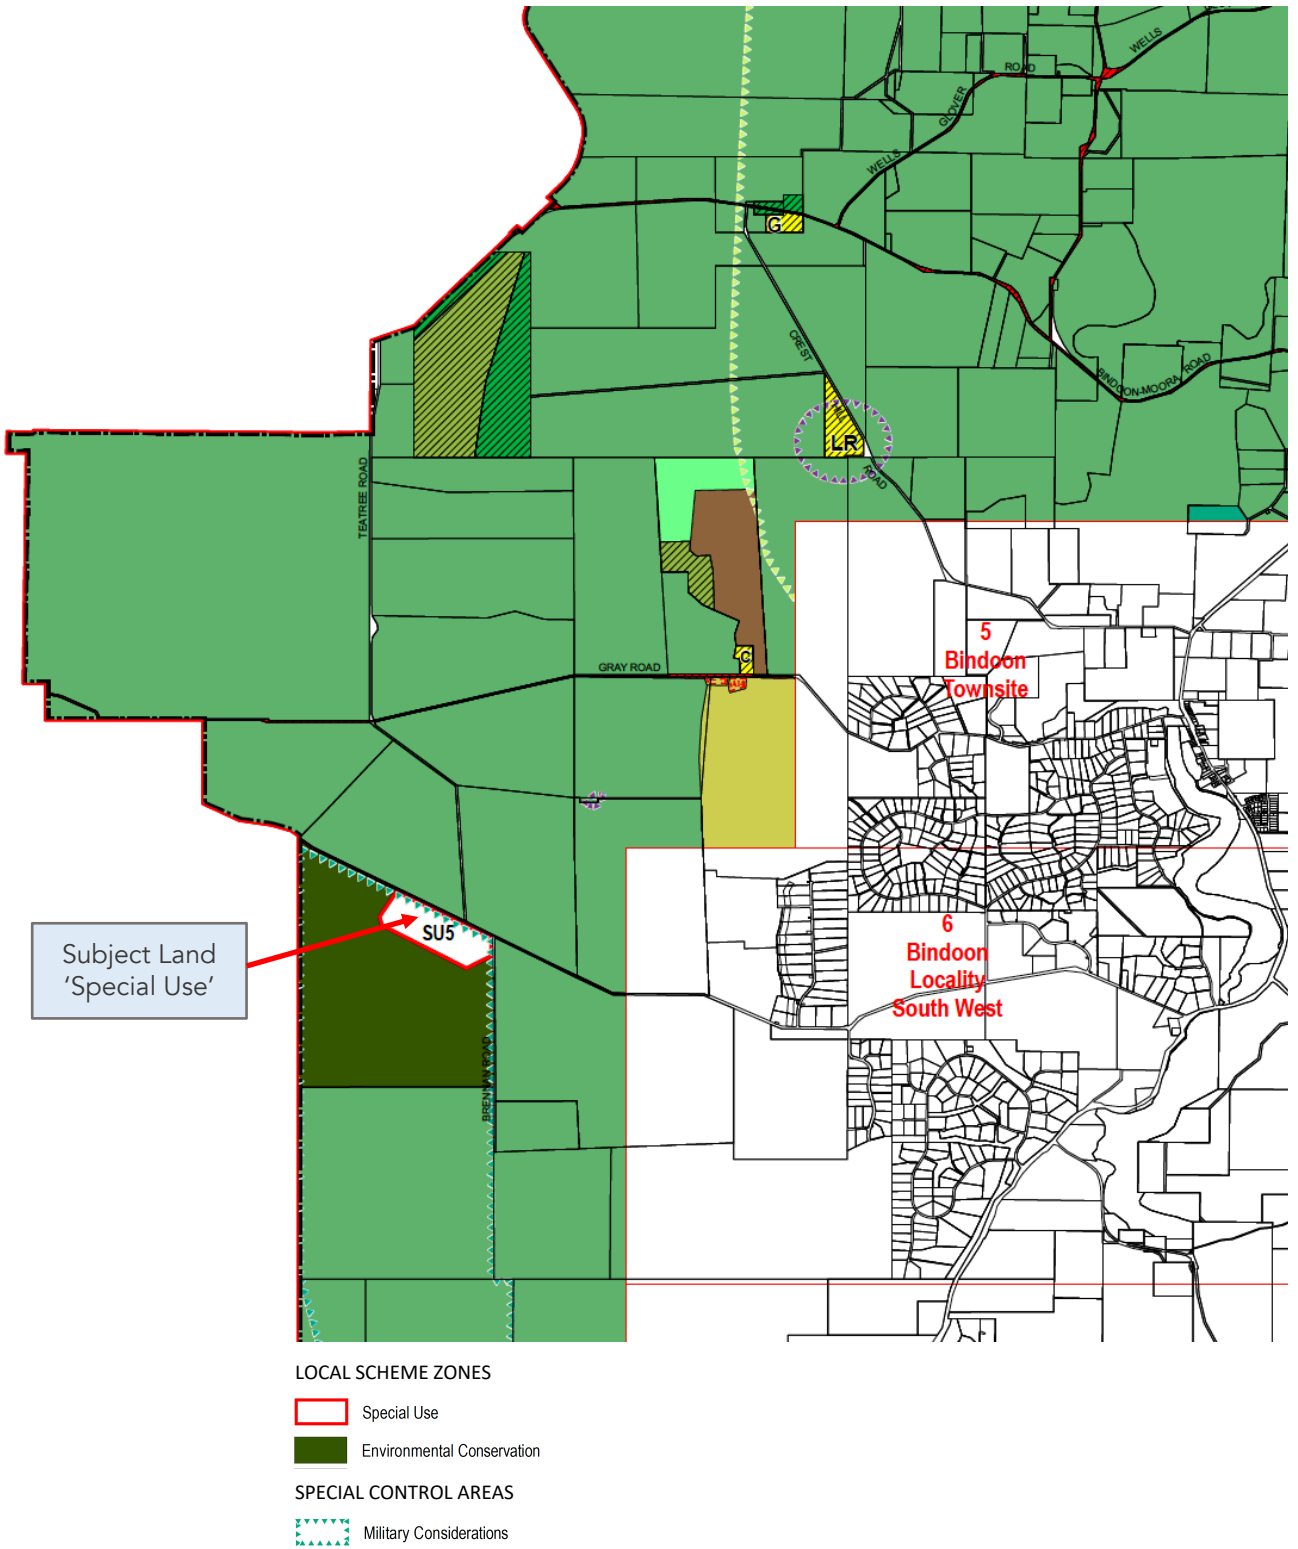

**Figure 1**  
Regional Location

**Figure 2**  
Local Location

**Figure 3**  
Aerial Photograph

Reference	0072
Project	Local Structure Plan
Address	Lot 101 Teatree Road, Bindoon
Map Source	Landgate

Note:  
All areas and dimensions  
subject to survey

**Figure 4**  
Site Plan

**Figure 5**  
Extract from Local Planning Strategy

**Figure 6**  
Local Planning Scheme – Zoning Map