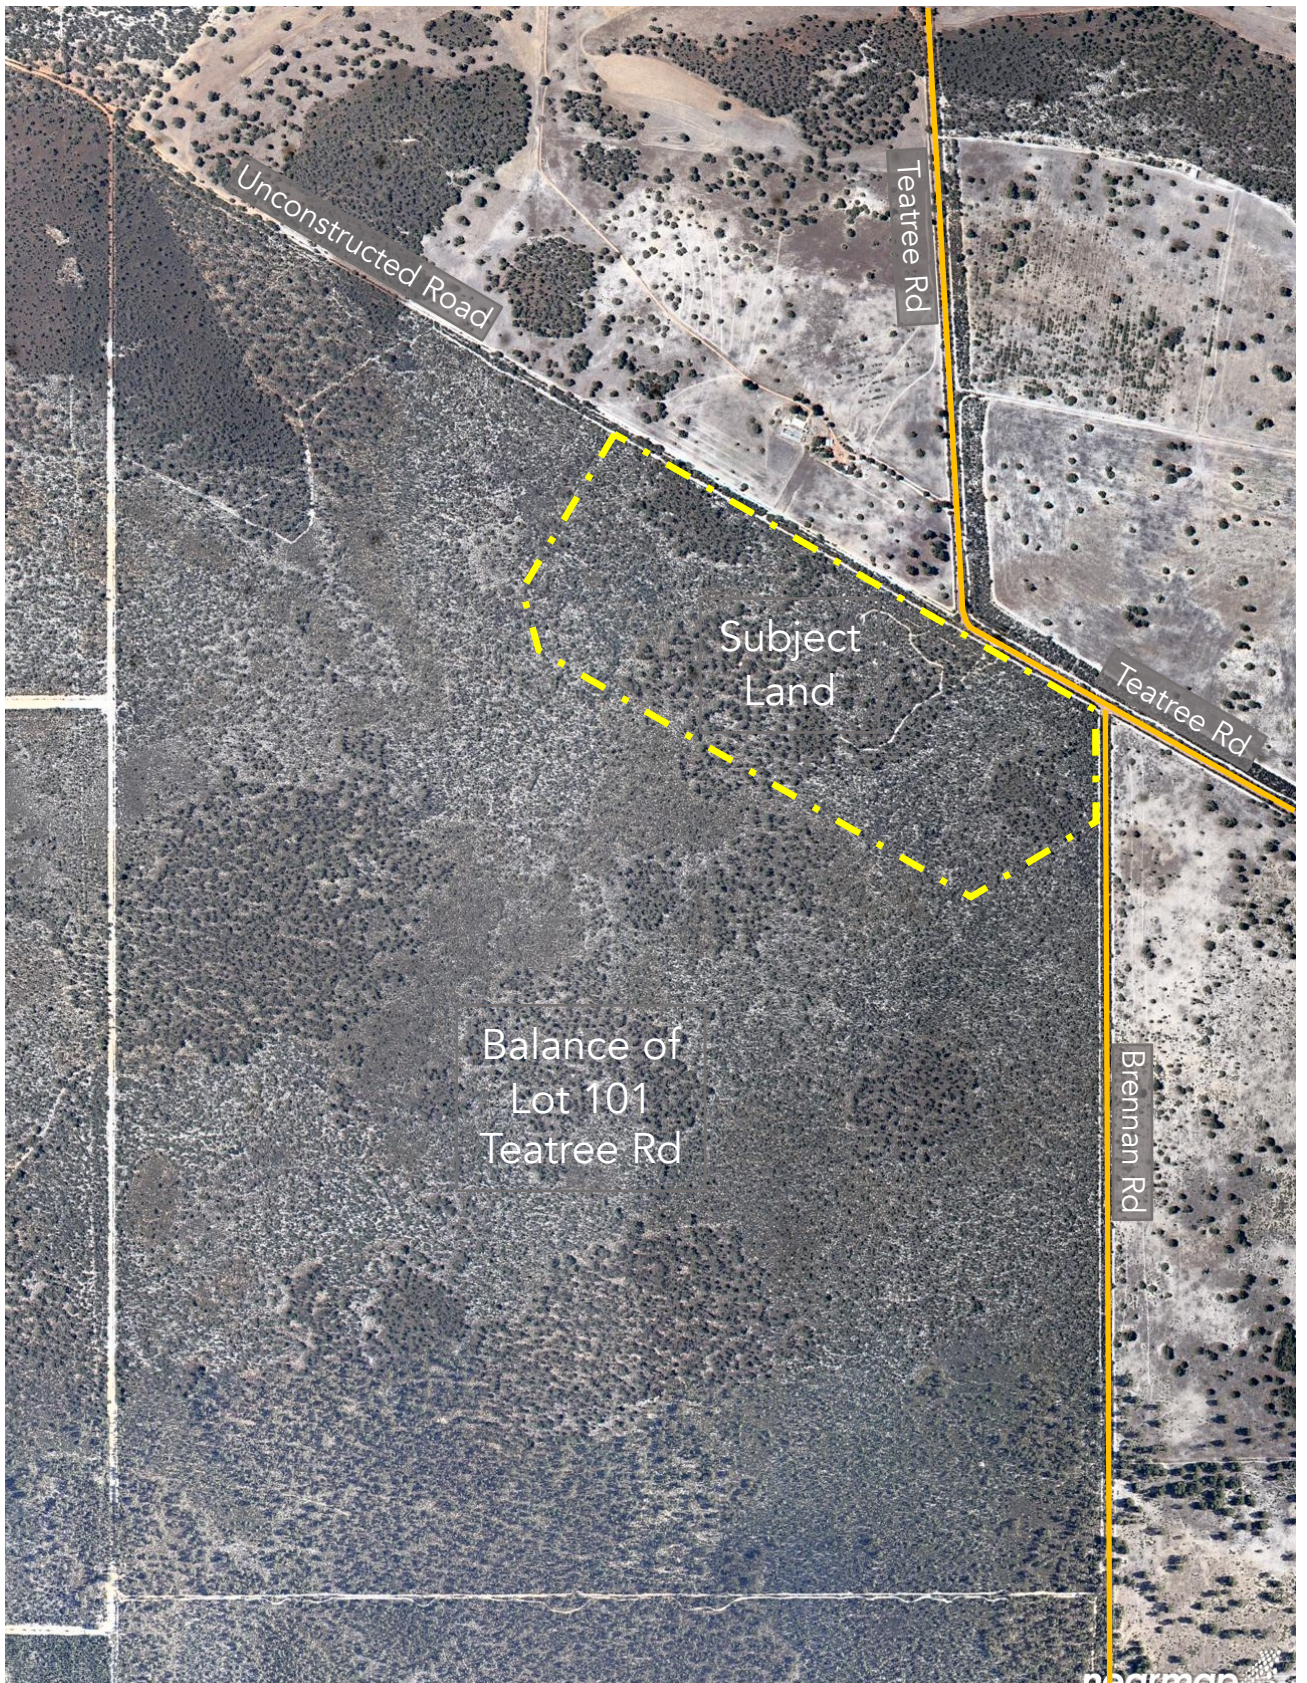

**Figure 1**  
Regional Location

**Figure 2**  
Local Location

**Figure 3**  
Aerial Photograph

Reference	0072
Project	Local Structure Plan
Address	Lot 101 Teatree Road, Bindoon
Map Source	Landgate

Note:  
All areas and dimensions  
subject to survey

**Figure 4**  
Site Plan

**Figure 5**  
Extract from Local Planning Strategy

**Figure 6**  
Local Planning Scheme – Zoning Map