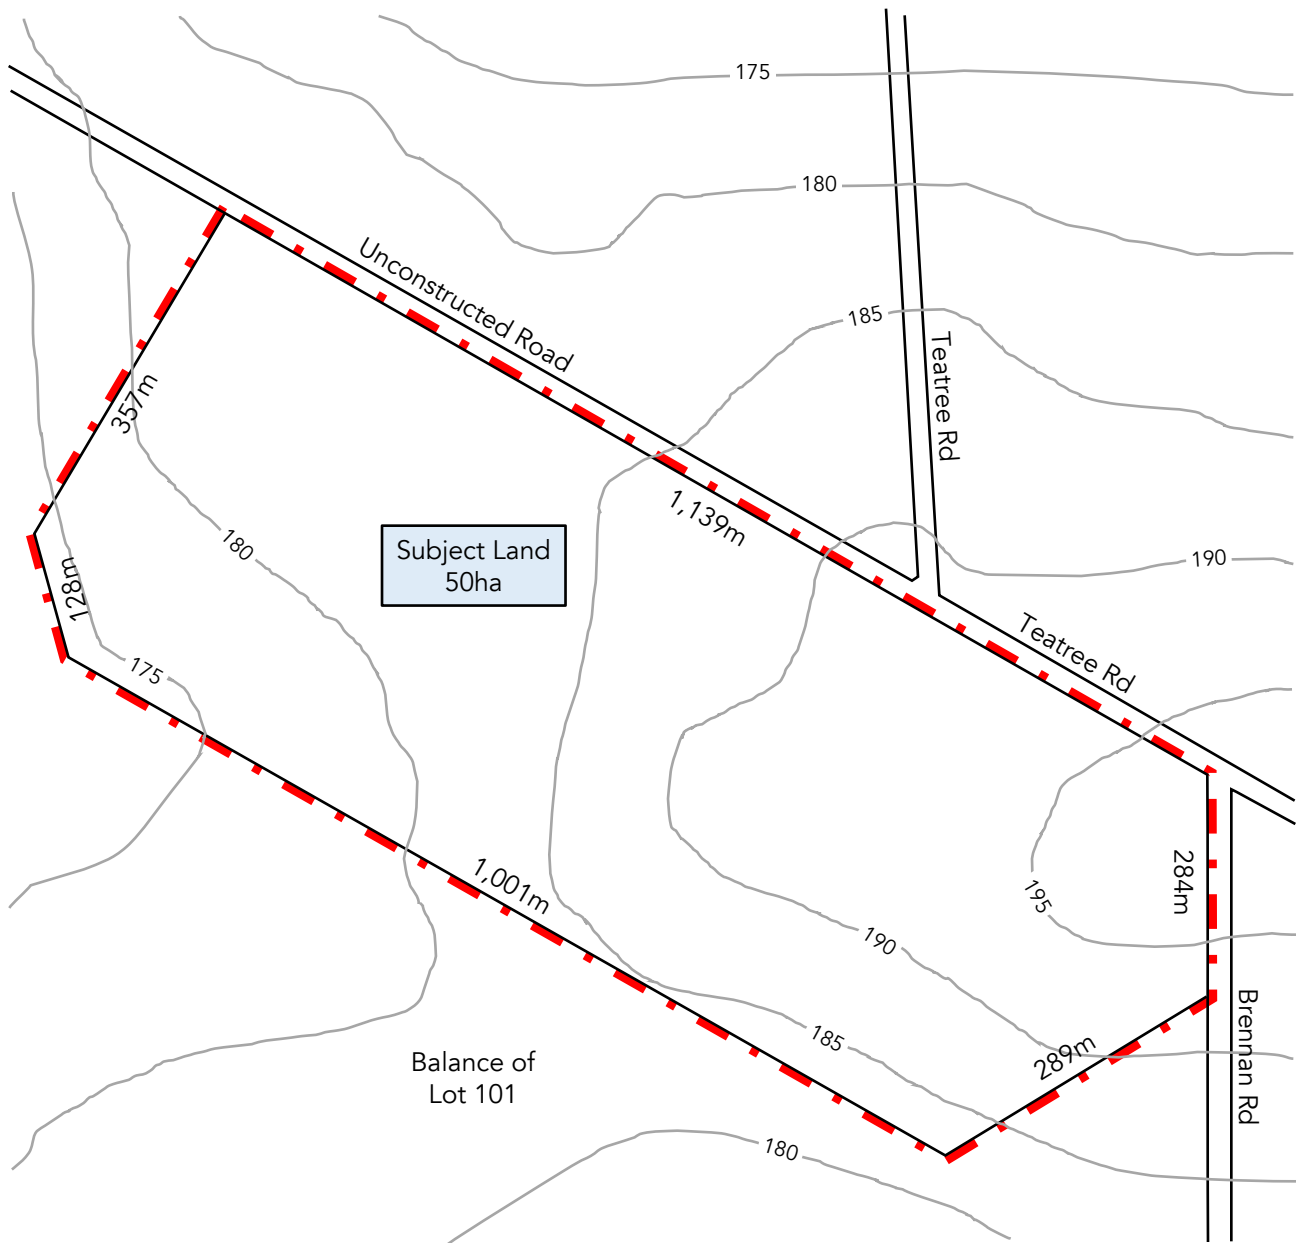

**Figure 1**  
Regional Location

**Figure 2**  
Local Location

**Figure 3**  
Aerial Photograph

Reference	0072
Project	Local Structure Plan
Address	Lot 101 Teatree Road, Bindoon
Map Source	Landgate

Note:  
All areas and dimensions  
subject to survey

**Figure 4**  
Site Plan

**Figure 5**  
Extract from Local Planning Strategy

**Figure 6**  
Local Planning Scheme – Zoning Map