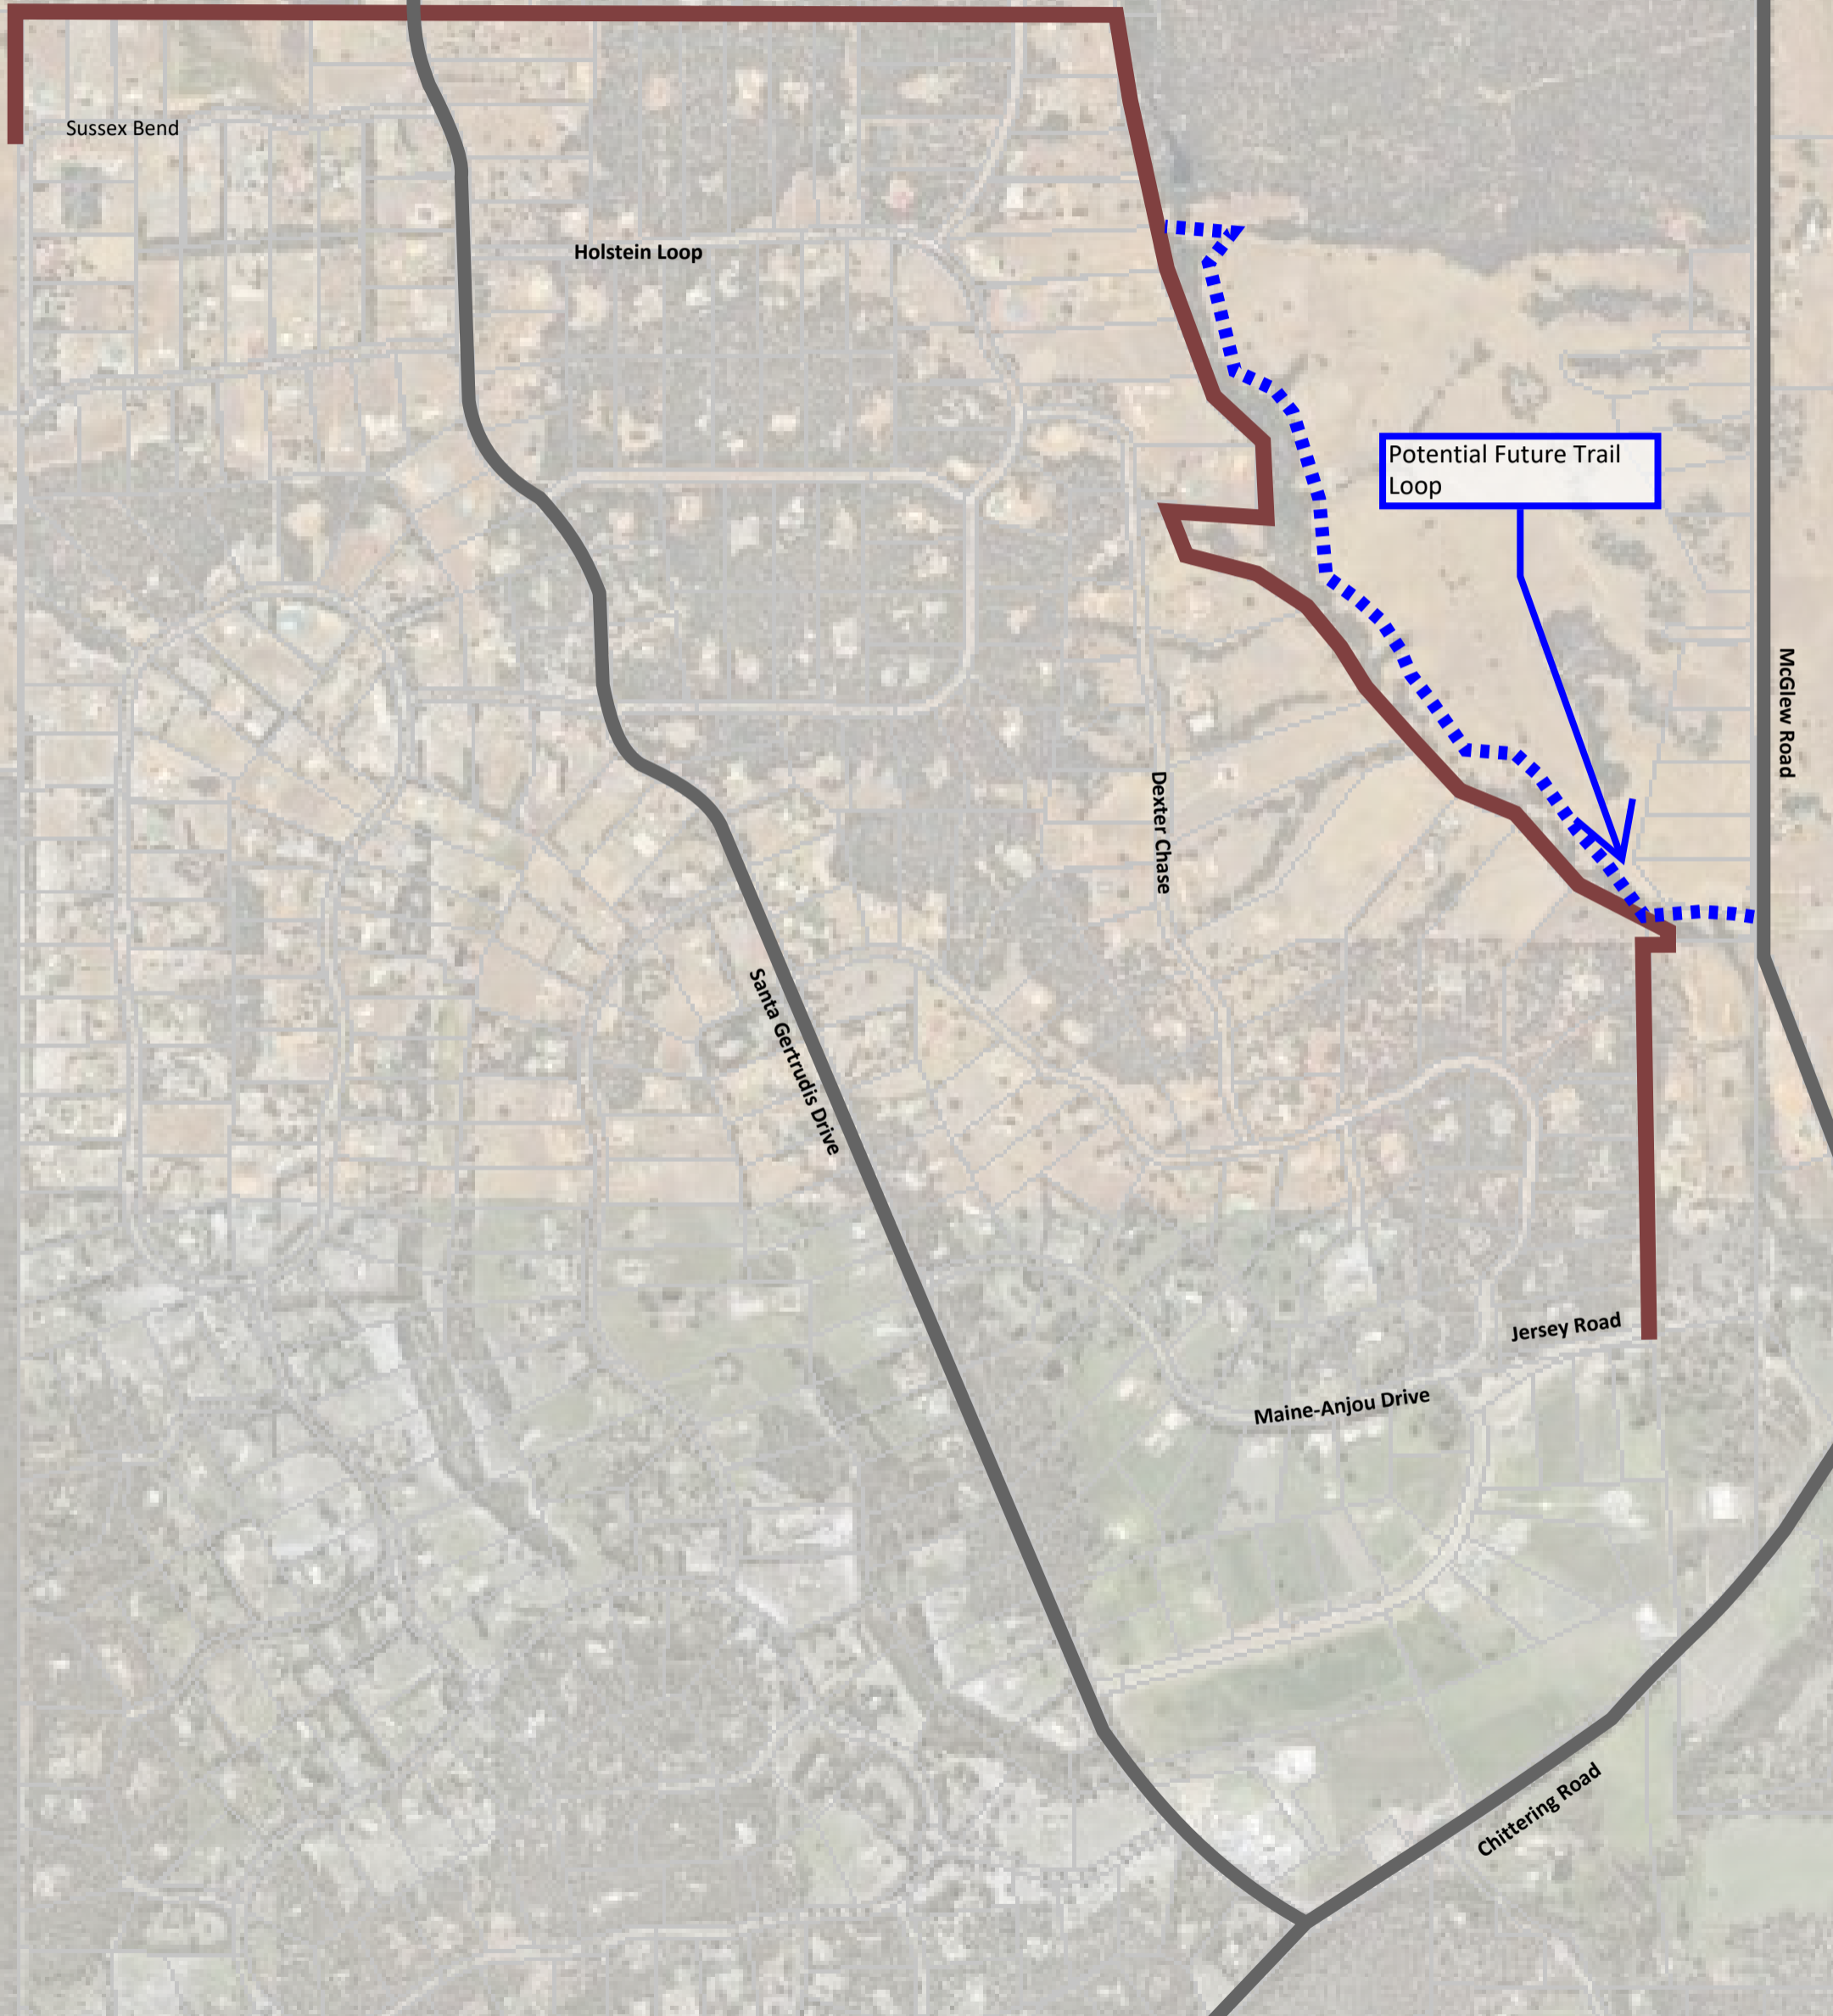

PROPOSED LOWER CHITTERING BRIDLE TRAILS: MARYVILLE DOWNS TRAIL LENGTH OF PROPOSED TRAIL: 6KM

Lower Chittering Bridle Trails Legend

-  Bridle Trail
-  Future Stage Bridle Trail