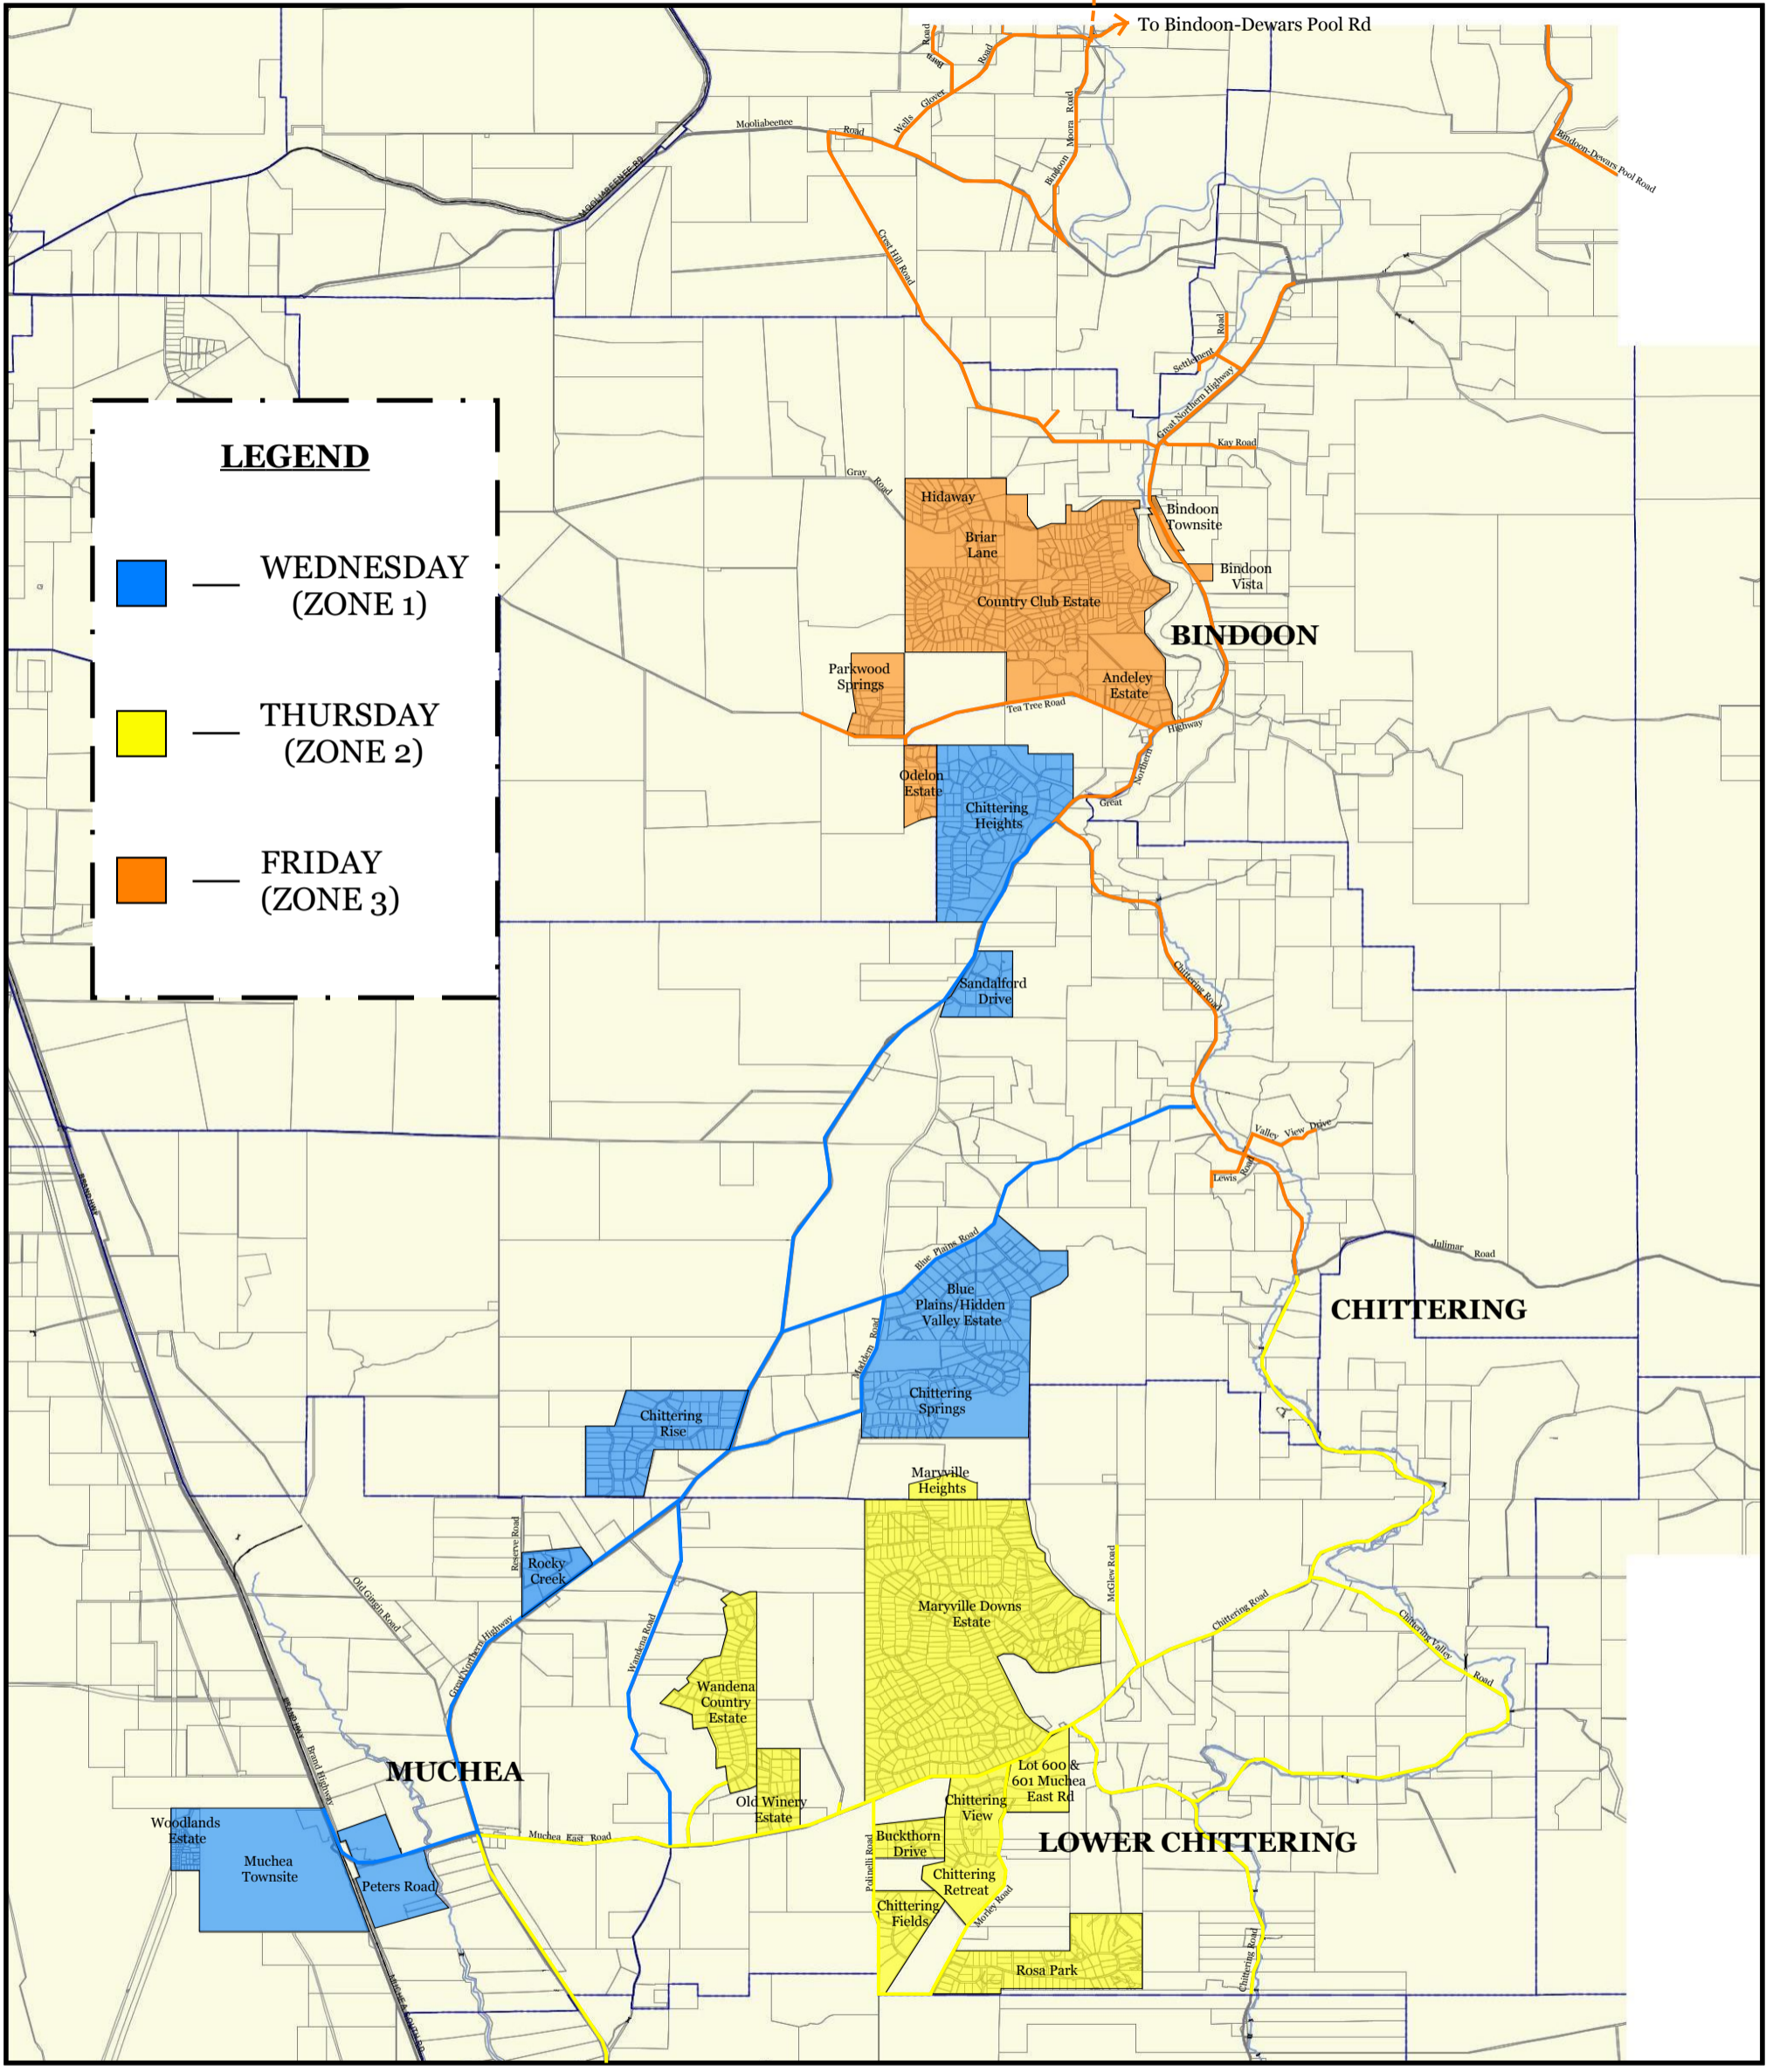

To Wannamal

To Bindoon-Dewars Pool Rd

LEGEND

- WEDNESDAY (ZONE 1)
- THURSDAY (ZONE 2)
- FRIDAY (ZONE 3)

KERBSIDE HOUSEHOLD WASTE COLLECTION 2014/15

SHIRE OF CHITTERING

REVISIONS

	MM/DD/YY	REMARKS
1	11/07/14	Inserted cadastre map, outlined developments (BJ)
2	14/07/14	Roads complete, Legend with zones (BJ)
3	---/---/---	...
4	---/---/---	...
5	---/---/---	...