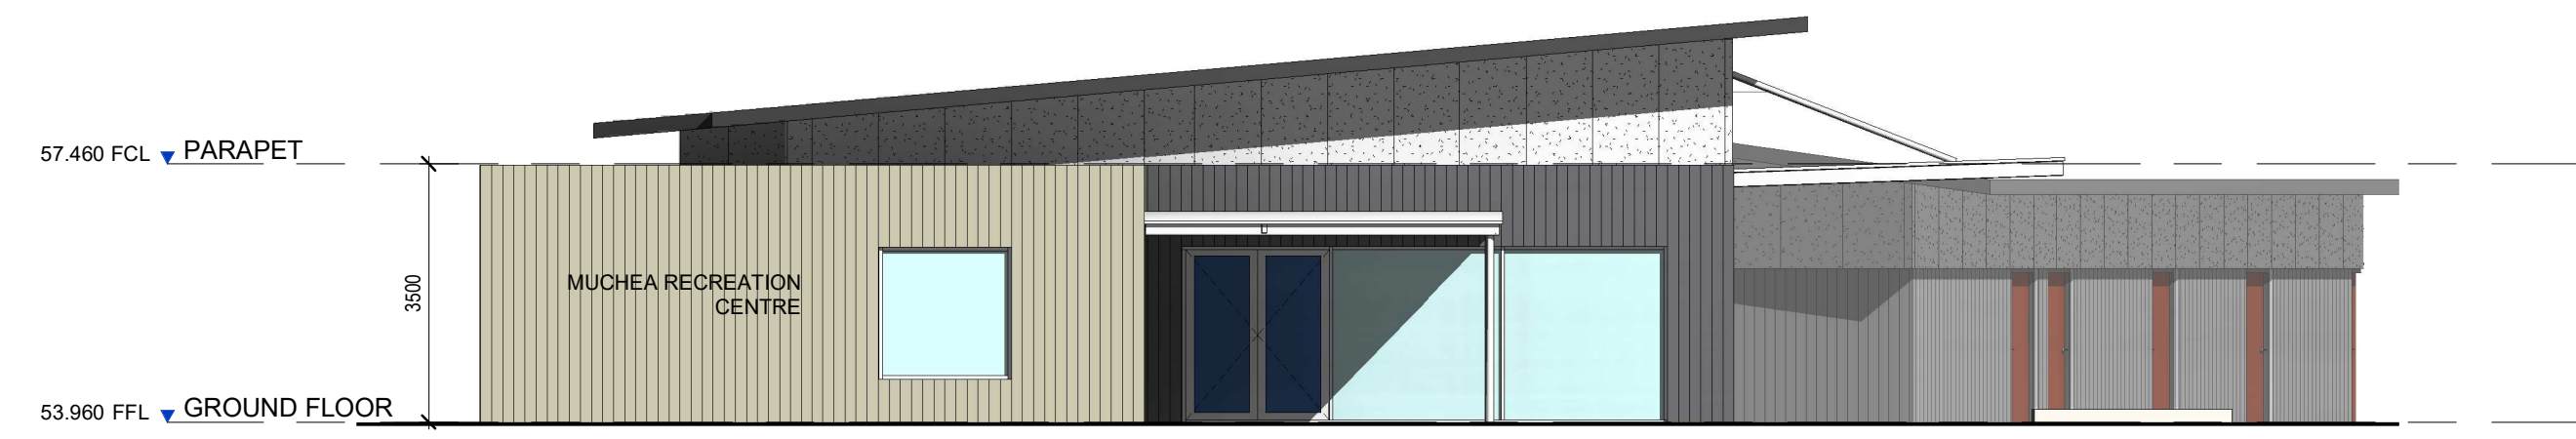

SK04 1

SK02 FLOOR PLAN

Scale 1 : 100

MUCHEA RECREATION CENTRE

Shire of Chittering

Project number 22105
OCTOBER 2021

24/10/2021 11:51:09 AM

EAST ELEVATION
1 : 100

WEST ELEVATION
1 : 100

NORTH ELEVATION
1 : 100

SOUTH ELEVATION
1 : 100

SECTION A - BUILDING 1
1 : 100

SECTION B - BUILDING 2
1 : 100