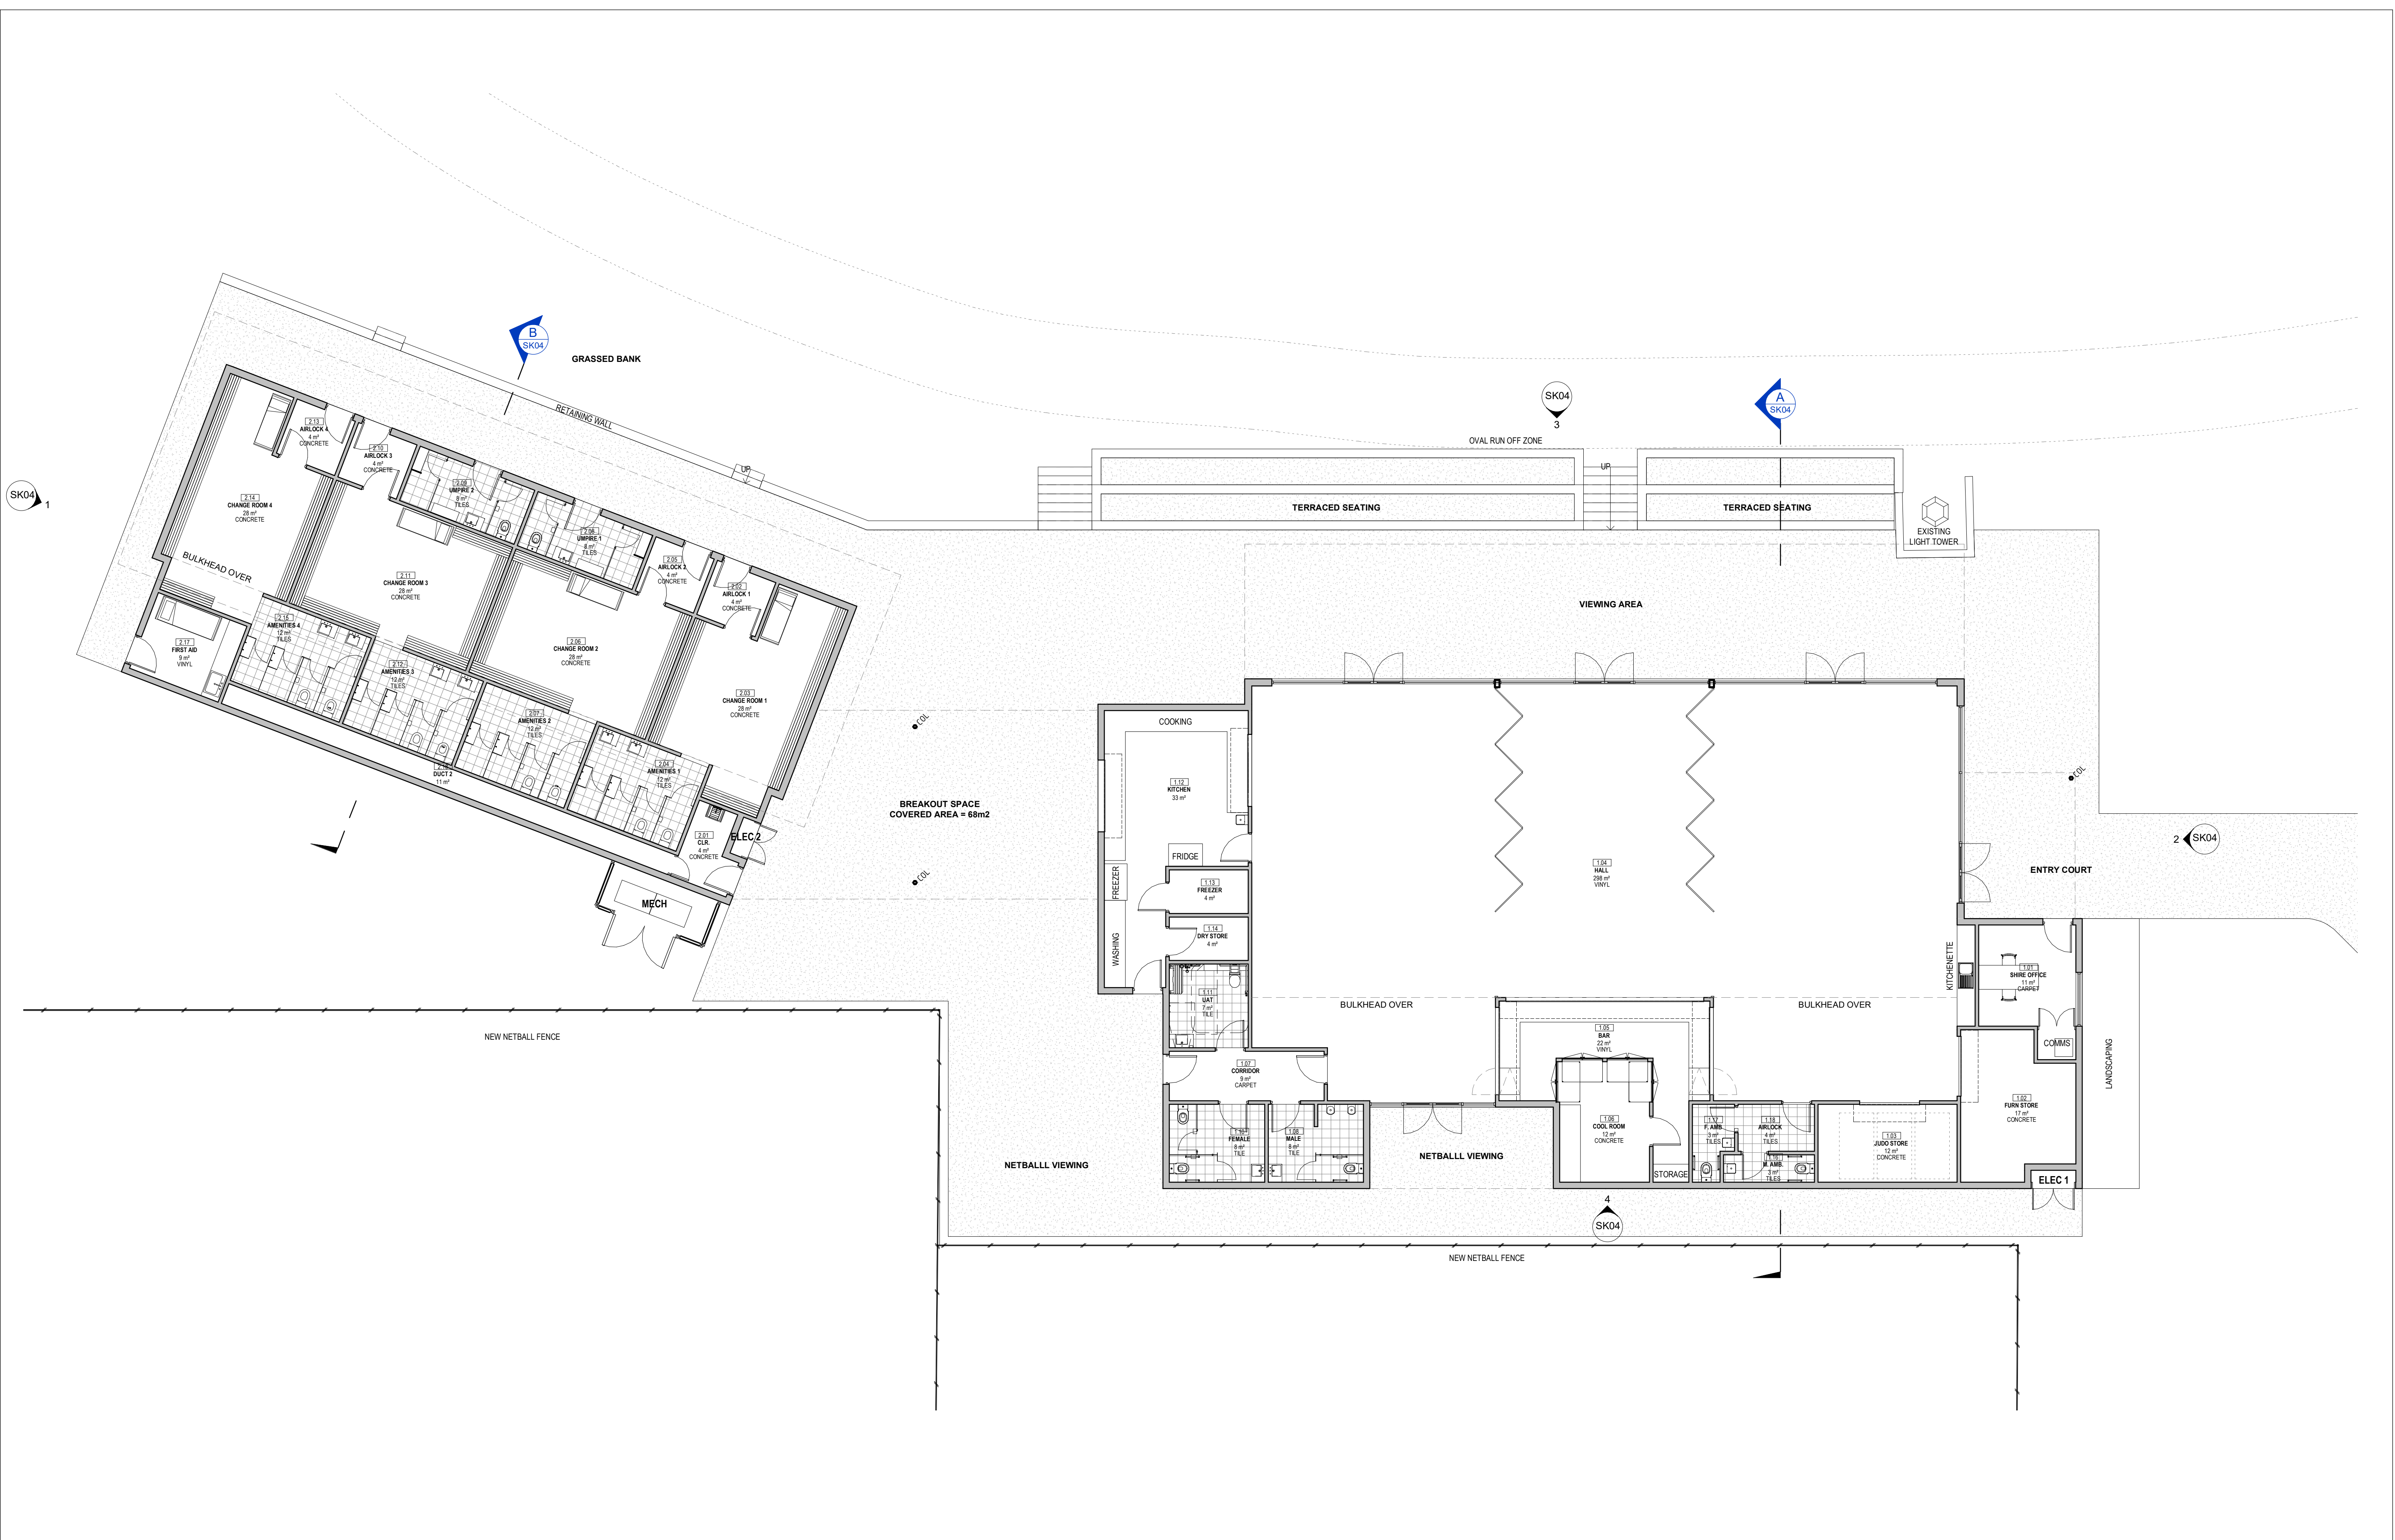

SK04 1

SK02 FLOOR PLAN

Scale 1 : 100

MUCHEA RECREATION CENTRE

Shire of Chittering

Project number 22105
OCTOBER 2021

24/10/2021 11:51:09 AM

EAST ELEVATION
1 : 100

WEST ELEVATION
1 : 100

NORTH ELEVATION
1 : 100

SOUTH ELEVATION
1 : 100

SECTION A - BUILDING 1
1 : 100

SECTION B - BUILDING 2
1 : 100