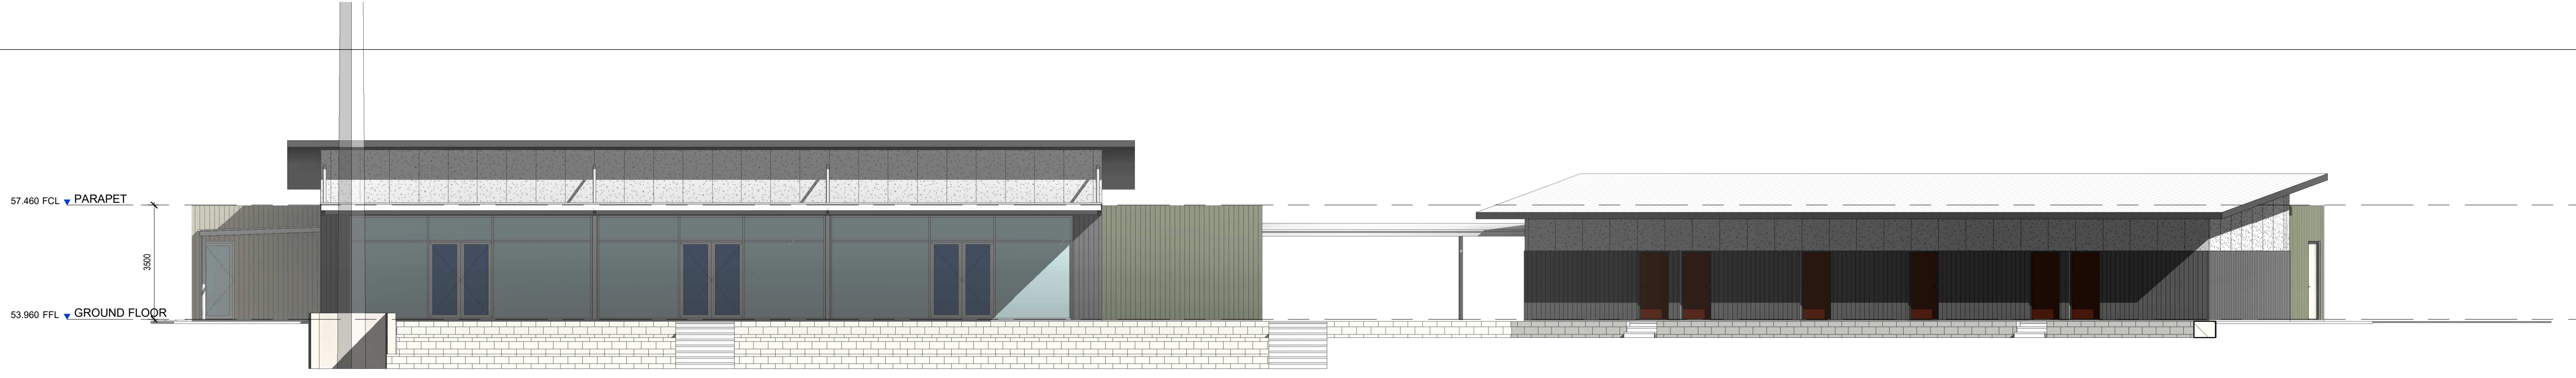

SK04 1

SK02 FLOOR PLAN

Scale 1 : 100

MUCHEA RECREATION CENTRE

Shire of Chittering

Project number 22105
OCTOBER 2021

24/10/2021 11:51:09 AM

EAST ELEVATION
1 : 100

WEST ELEVATION
1 : 100

NORTH ELEVATION
1 : 100

SOUTH ELEVATION
1 : 100

SECTION A - BUILDING 1
1 : 100

SECTION B - BUILDING 2
1 : 100