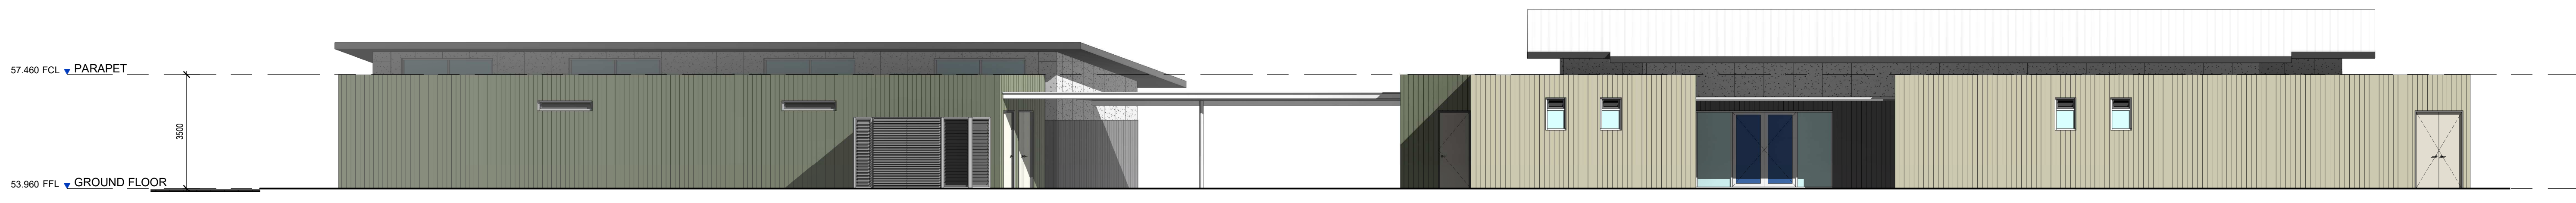

SK04 1

SK02 FLOOR PLAN

Scale 1 : 100

MUCHEA RECREATION CENTRE

Shire of Chittering

Project number 22105
OCTOBER 2021

24/10/2021 11:51:09 AM

EAST ELEVATION
1 : 100

WEST ELEVATION
1 : 100

NORTH ELEVATION
1 : 100

SOUTH ELEVATION
1 : 100

SECTION A - BUILDING 1
1 : 100

SECTION B - BUILDING 2
1 : 100