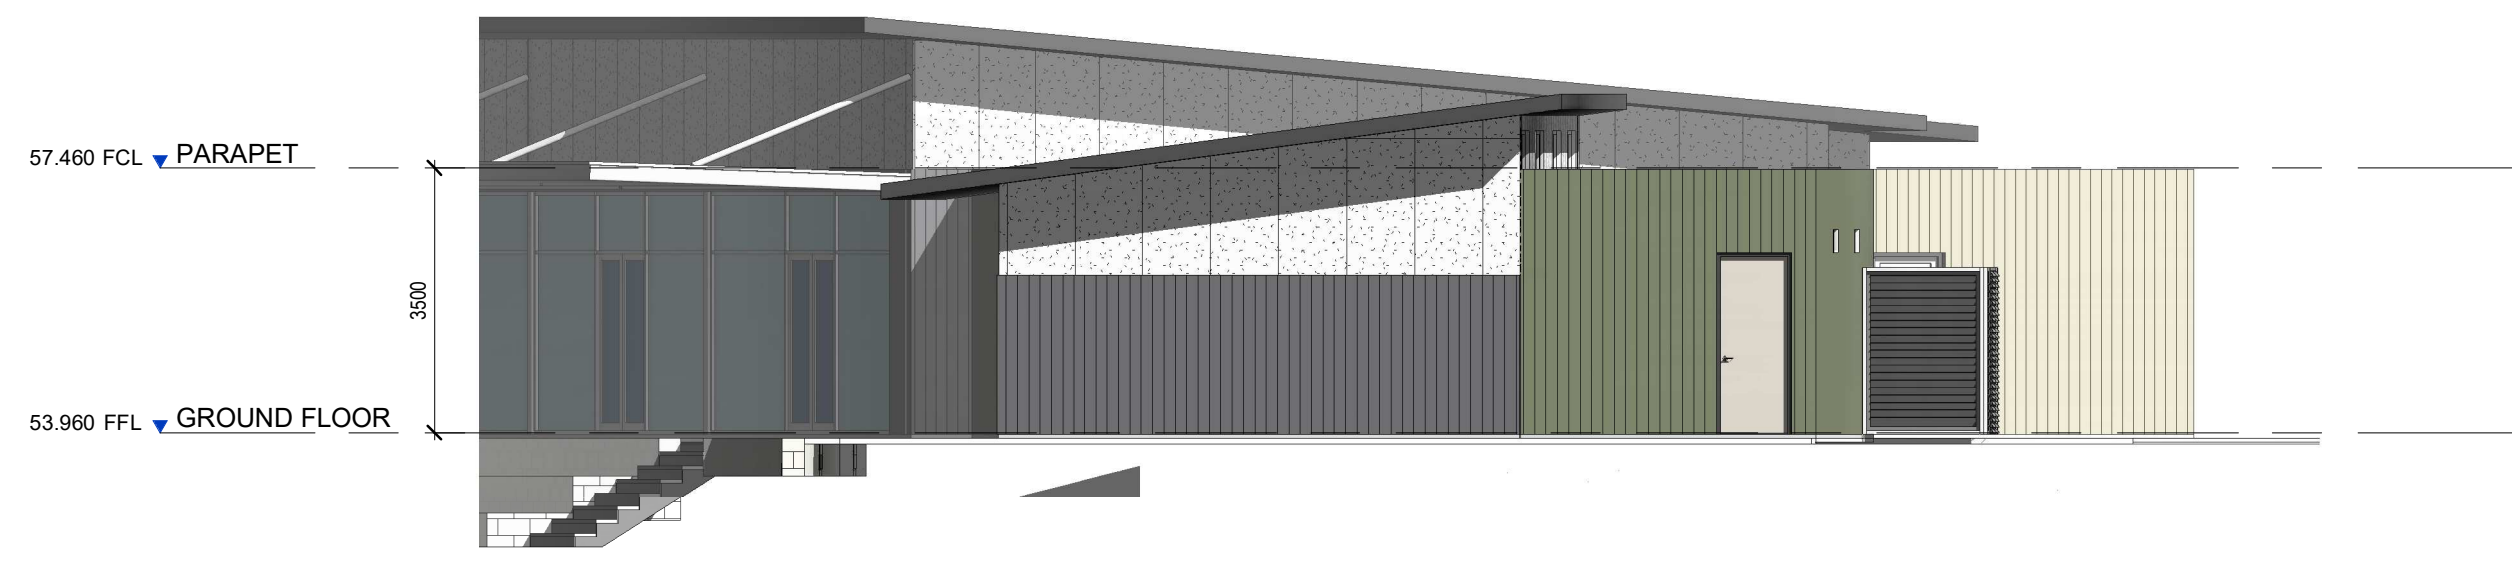

SK04 1

SK02 FLOOR PLAN

Scale 1 : 100

MUCHEA RECREATION CENTRE

Shire of Chittering

Project number 22105
OCTOBER 2021

24/10/2021 11:51:09 AM

EAST ELEVATION
1 : 100

WEST ELEVATION
1 : 100

NORTH ELEVATION
1 : 100

SOUTH ELEVATION
1 : 100

SECTION A - BUILDING 1
1 : 100

SECTION B - BUILDING 2
1 : 100