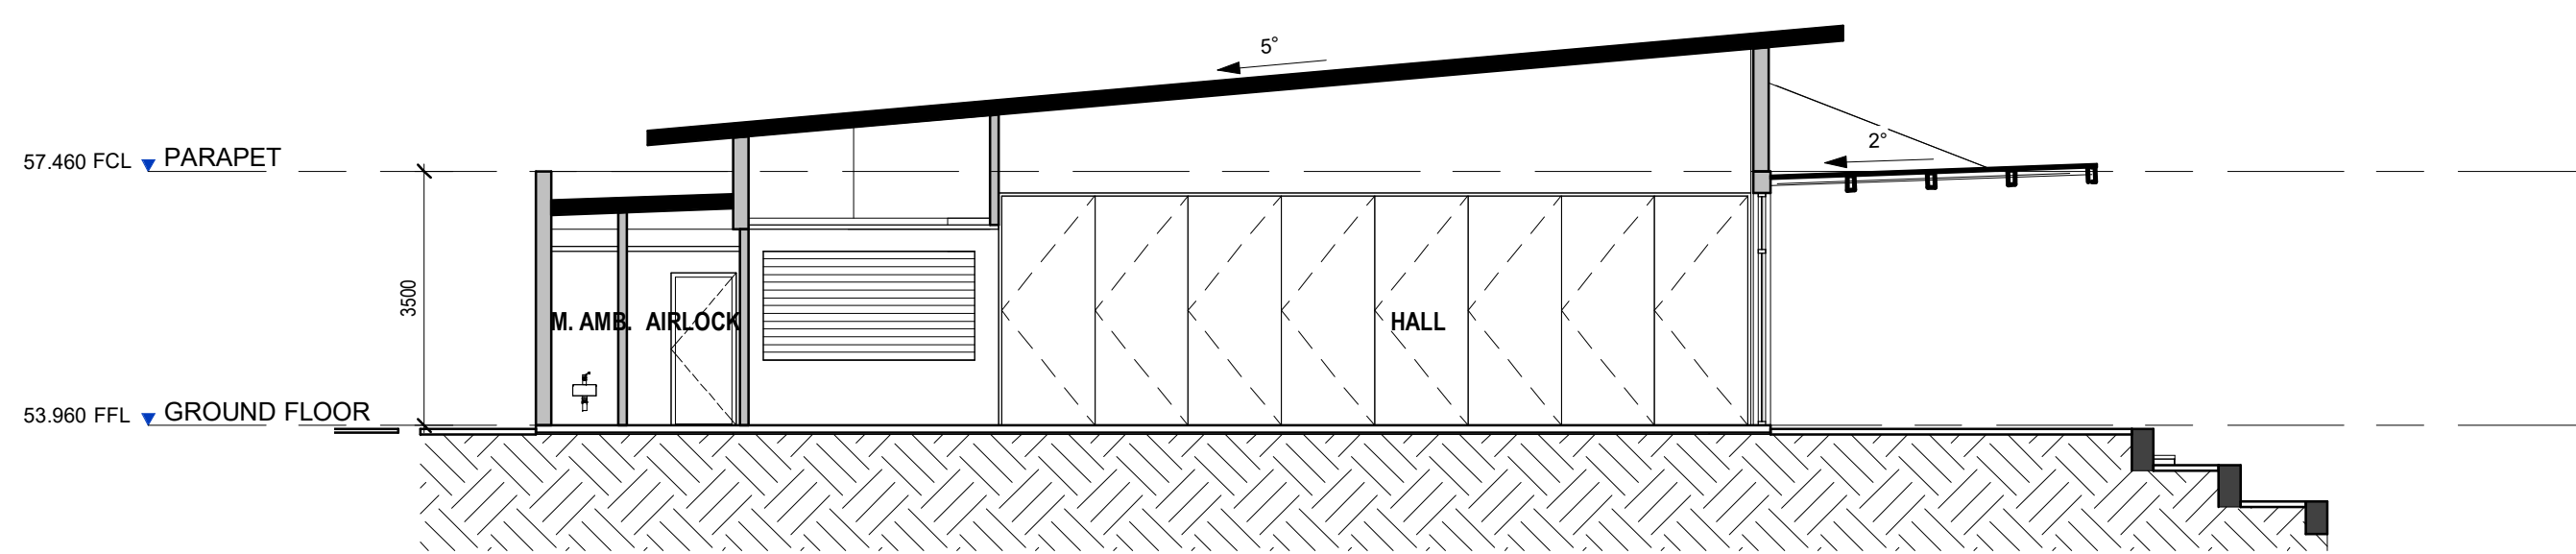

SK04 1

SK02 FLOOR PLAN

Scale 1 : 100

MUCHEA RECREATION CENTRE

Shire of Chittering

Project number 22105
OCTOBER 2021

24/10/2021 11:51:09 AM

EAST ELEVATION
1 : 100

WEST ELEVATION
1 : 100

NORTH ELEVATION
1 : 100

SOUTH ELEVATION
1 : 100

SECTION A - BUILDING 1
1 : 100

SECTION B - BUILDING 2
1 : 100